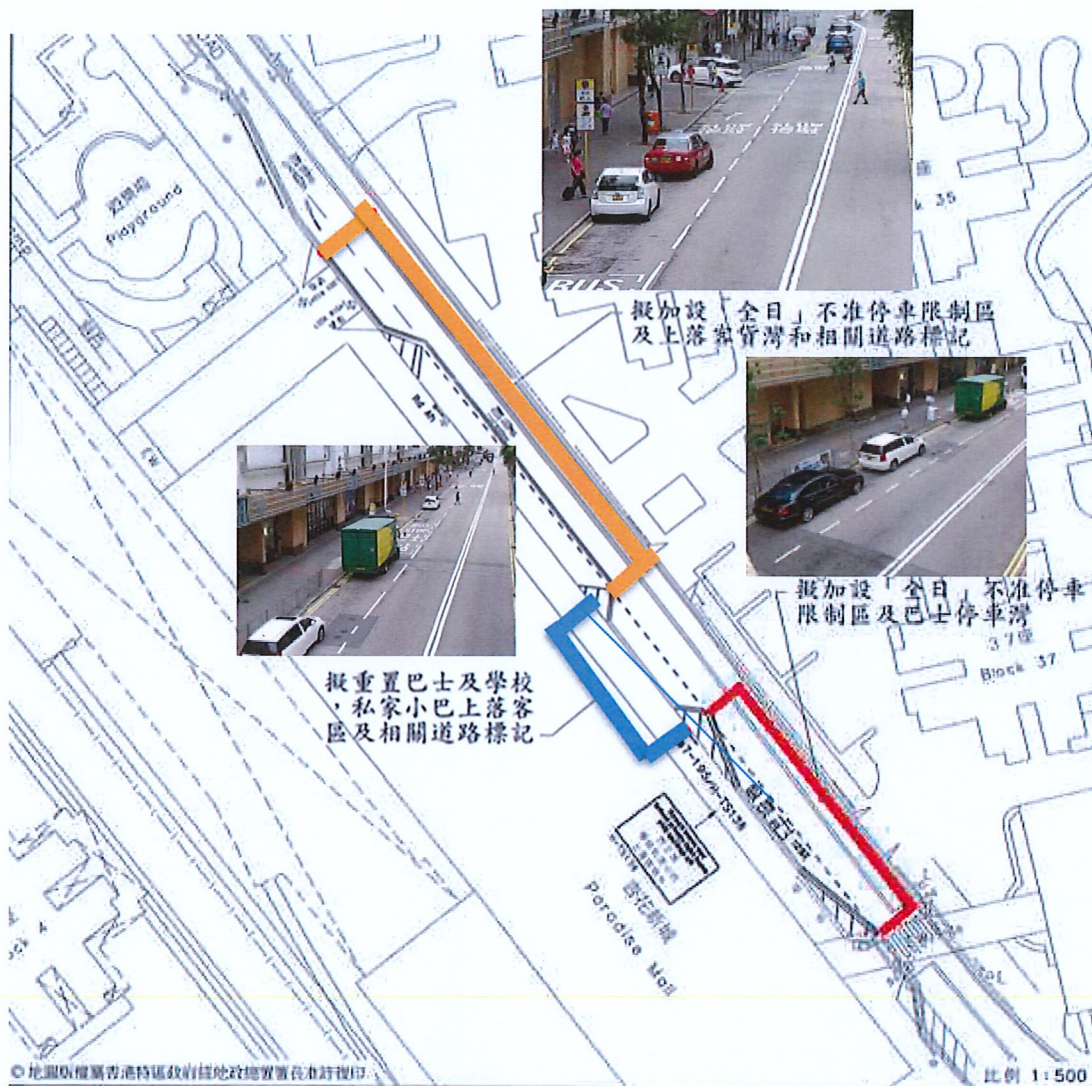

擬議於盛泰道近杏花新城交通改善工程